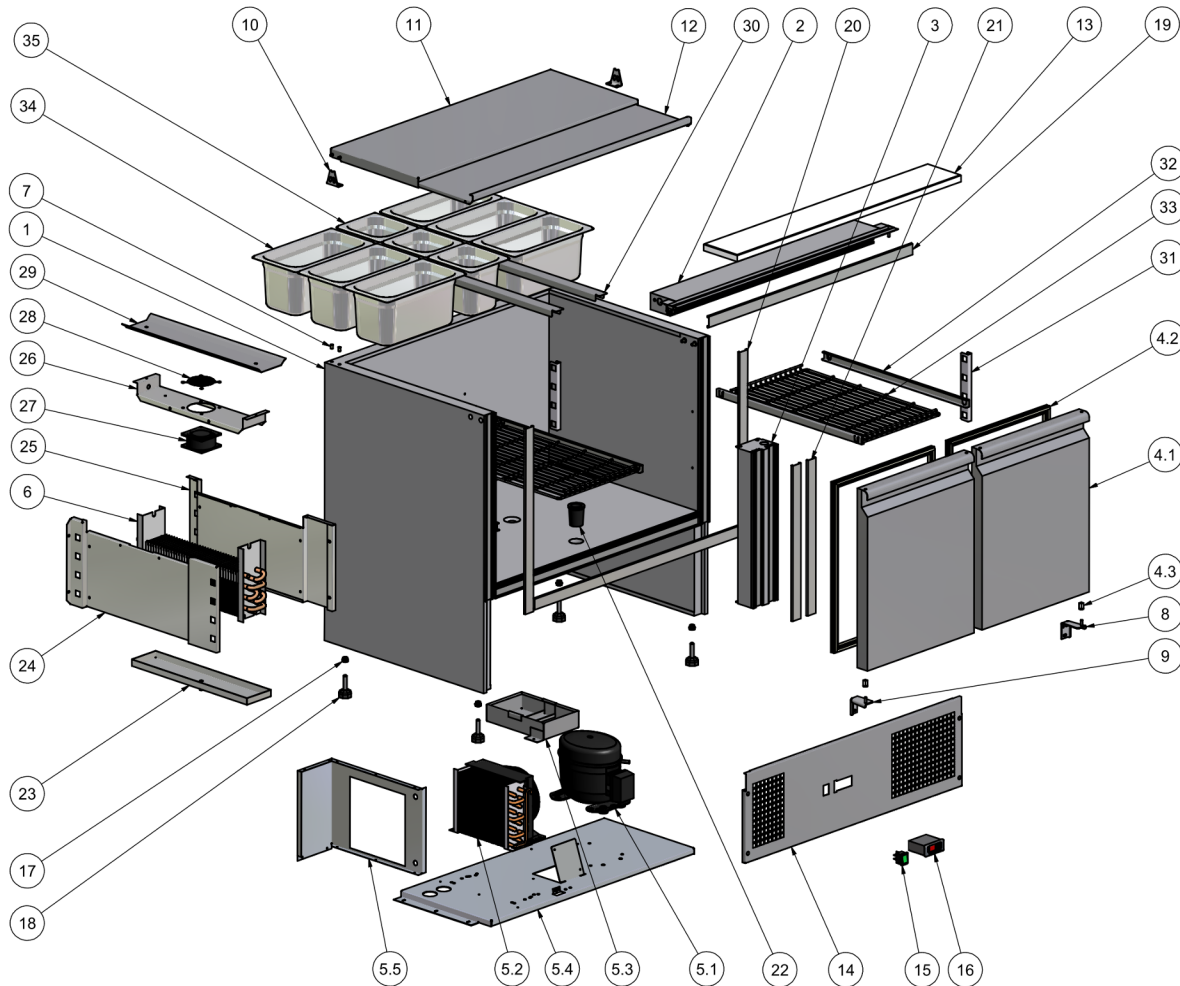

SA90 - Saladette - Explosionszeichnung

PARTS LIST			
PCS	QTY	DESCRIPTION	ATTENTION
1	1	P.u. insulated body	
2	1	Crossbeam	
3	1	Stake	
4	2	Door complete	
4.1	2	Insulated door	
4.2	2	Magnetic gasket	
4.3	2	Hinge	
5	1	Aggregate base set	
5.1	1	Compressor	
5.2	1	Condenser	
5.3	1	Gas evaporator	
5.4	1	Aggregate base	
5.5	1	Condenser shield	
6	1	Evaporator	
7	4	Rivert nut M5	
8	1	Door support	
9	1	Door support_ODB	
10	2	Table top support	
11	1	Table top guide	
12	1	Table top drawer	
13	1	Table top plate	
14	1	Chamber shield	
15	1	Switch	
16	1	Thermostate	
17	4	Rivert nut M10	
18	4	Adjustable foot	
19	2	Magnetic sheet 820	
20	2	Magnetic sheet 545	
21	2	Magnetic sheet 457	
22	1	Rubber culvert	
23	1	Gutter	
24	1	Evaporator shelf support	
25	1	Evaporator shelf support_ODB	
26	1	Fan cover	
27	1	Axial-Flow fan	
28	1	Fan shield	
29	1	Fan plate	
30	2	Container support	
31	4	Shelf guide support	
32	4	Shelf guide	
33	2	Gastronom shelf	
34	6	Container GN 1/3	Optional
35	3	Container GN 1/6	Optional