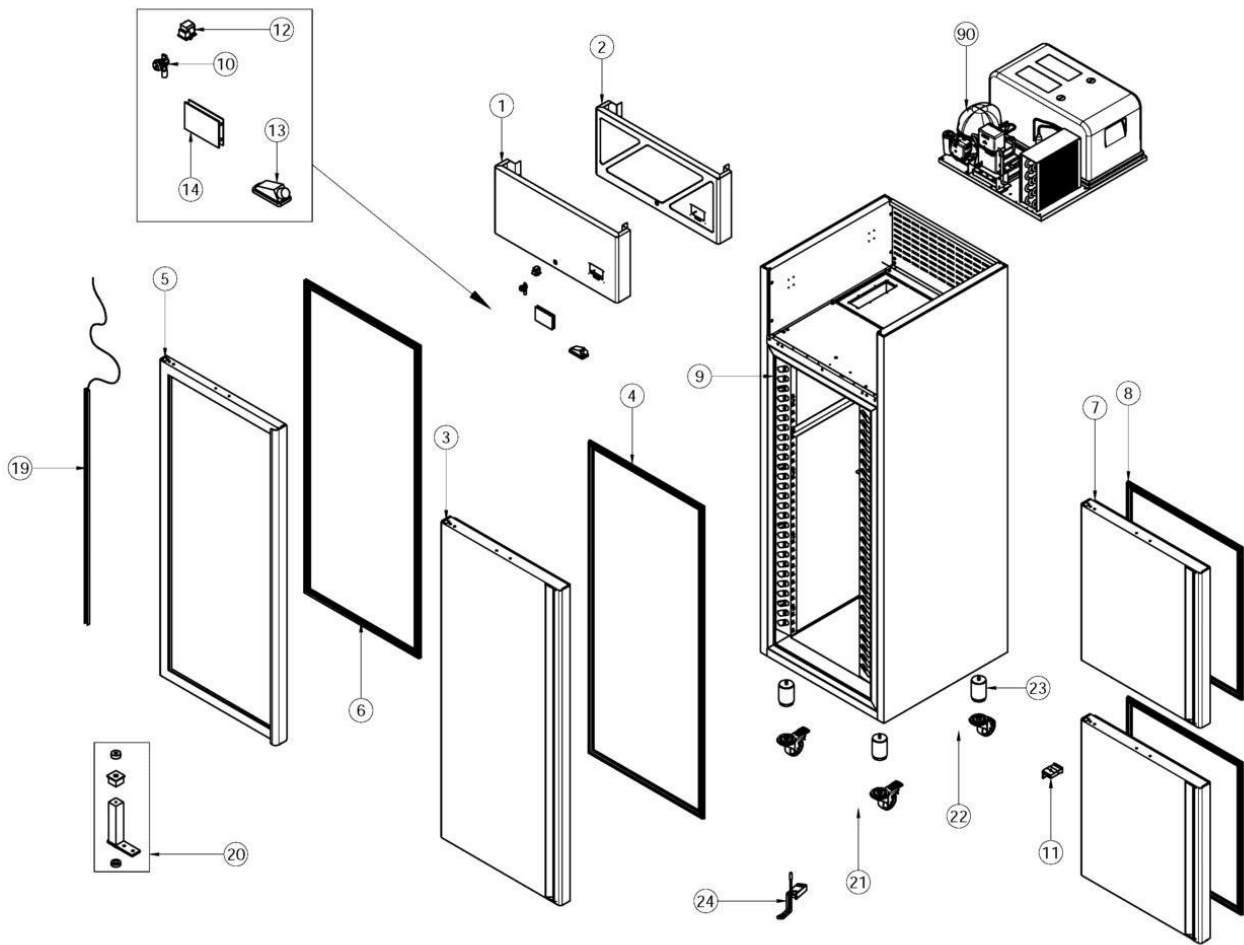

KSEL071

Eiscrem-Tiefkühlagerschrank/Eiscremlagerschrank 700 Liter

Pos	Art.- Nr.	Bezeichnung
01	RKITPAN070GDGEXX	Ice-cream Gold control panel
02	RKITPAN070GDGE	Ice-cream Gold control panel
03	RDCS7503050A	Gold door blue doorhandle
03	RDCS7503050AMG	Gold door grey doorhandle
03	RDCS7503250A	Gold door P2 doorhandle
03	RDCS7503300A	Gold door P3 doorhandle
04	RM11025	Magnetic door seal Gold
09	RM07957	Door frame resistance Easy-Plus-Gold
10	RM14927	Lock with key cabinets
12	RM07130	Cabinet door opening sensor
13	RKITLEDARM	Led light kit for Plus-Gold control panel
13	RM07115	Light kit for Plus-Gold control panel
14	RKITA0007	Kit software + digital controller BT Gold
19	RKITLED1200	1200 led light (vertical) for cabinets and 3-4 doors counters
19	RKITLED600	600 led light (horizontal) for cabinets and 3-4 doors counters
20	RKITCERDXARMGD75	Right return spring Gold door
20	RKITCERSXARMGD75	Left return spring Gold door
21	RM13003	Castor with break Easy-Plus-Gold
22	RM13002	Castor without break Easy-Plus-Gold
23	RM13007	Adjustable stainless steel foot Easy-Plus-Gold
24	RKITPEDALE	Cabinets pedal opener
90	RM18541	Complete motor BT cabinets Gold