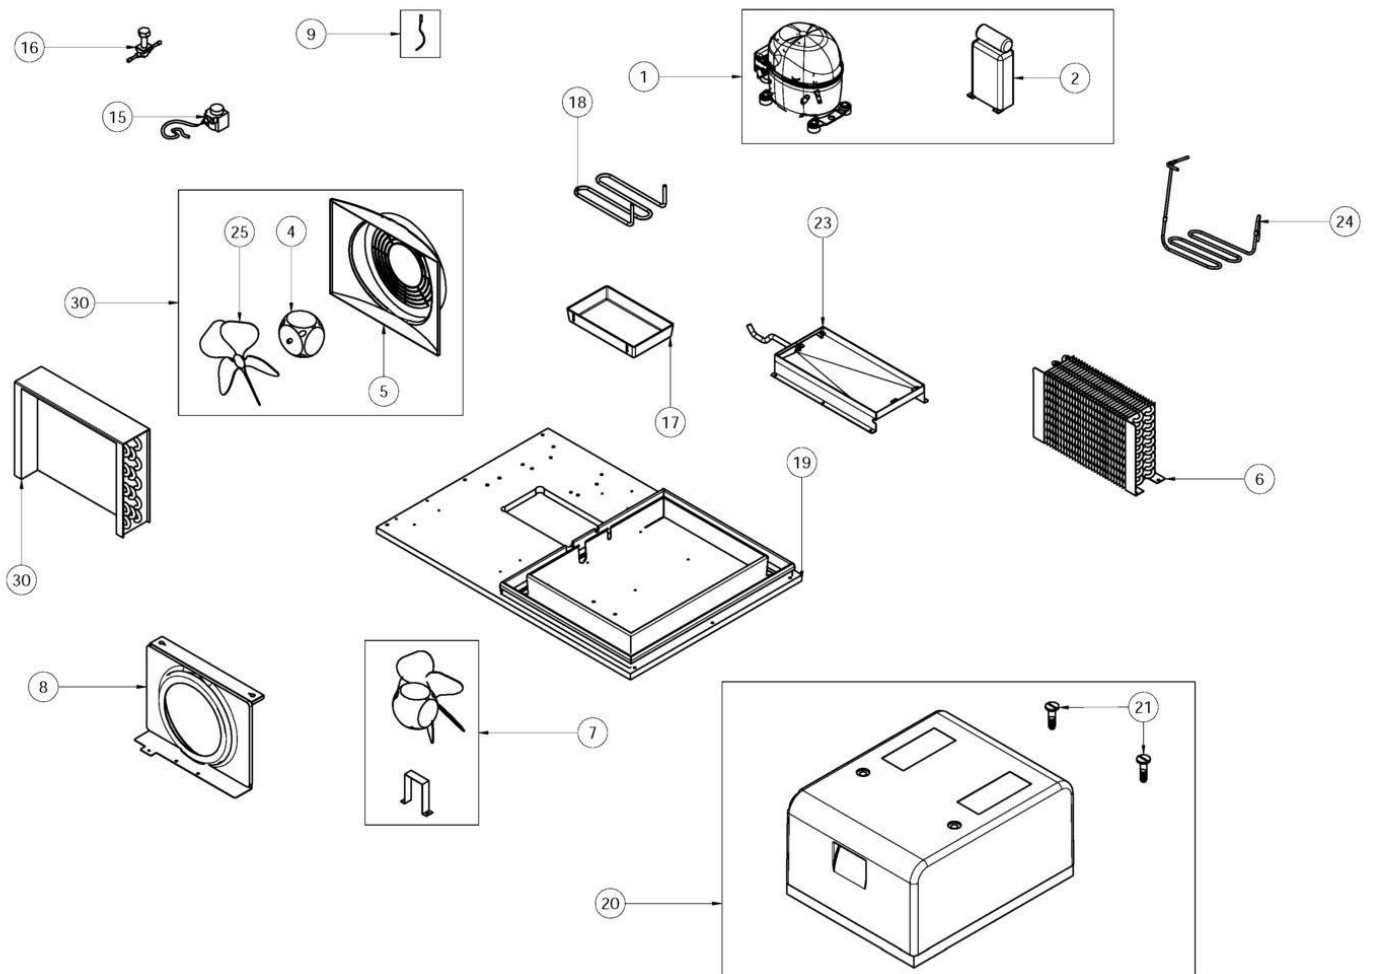

KSEL071

Eiscrem-Tiefkühlagerschrank/Eiscremlagerschrank 700 Liter

KSEL071

Eiscrem-Tiefkühl-lagerschrank/Eiscremlagerschrank 700 Liter

Pos	Art.- Nr.	Bezeichnung
01	RM04043	Complete compressor
02	RKITELBOX04043	Compressor wiring box
04	RM08443	Condenser fan with motor
05	RM05025	Protection crankcase for condenser fan
06	RM08818	Evaporator
07	RM08460	Evaporator fan kit + bracket
08	RKITVENTEVARM700	Evaporator fan holder
09	RKITSONDEHG	Complete probes kit
15	RM08515	Solenoid valve
16	RM08509	Coil for solenoid valve
17	RM26002G	Tray for condense water
18	RM08A00	Condense evaporating coil
19	RKITBASEARM700	Kit motor 700 crankcase
20	RKITCALARM700	Kit polystyrene cover for motor
21	RM12145	Fixing screws for motor cover (2 pcs.)
23	RDC0709010	Stainless steel tray for condense water
24	RM08AJ7	Hot gas coil
25	RM08600	Condenser fan
30	RM08454	Condenser fan complete kit