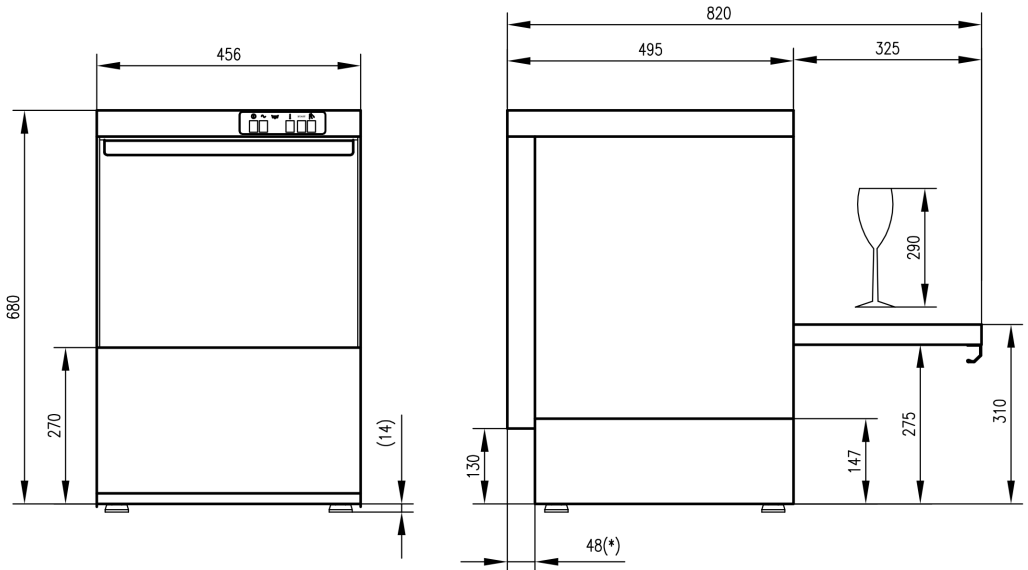

ACO400 / ACO400AP

Gläserpülmaschine

(*)= PASSAGE FOR WATER OUTLET AND INLET PIPE AND UNIPOTENTIAL WIRE