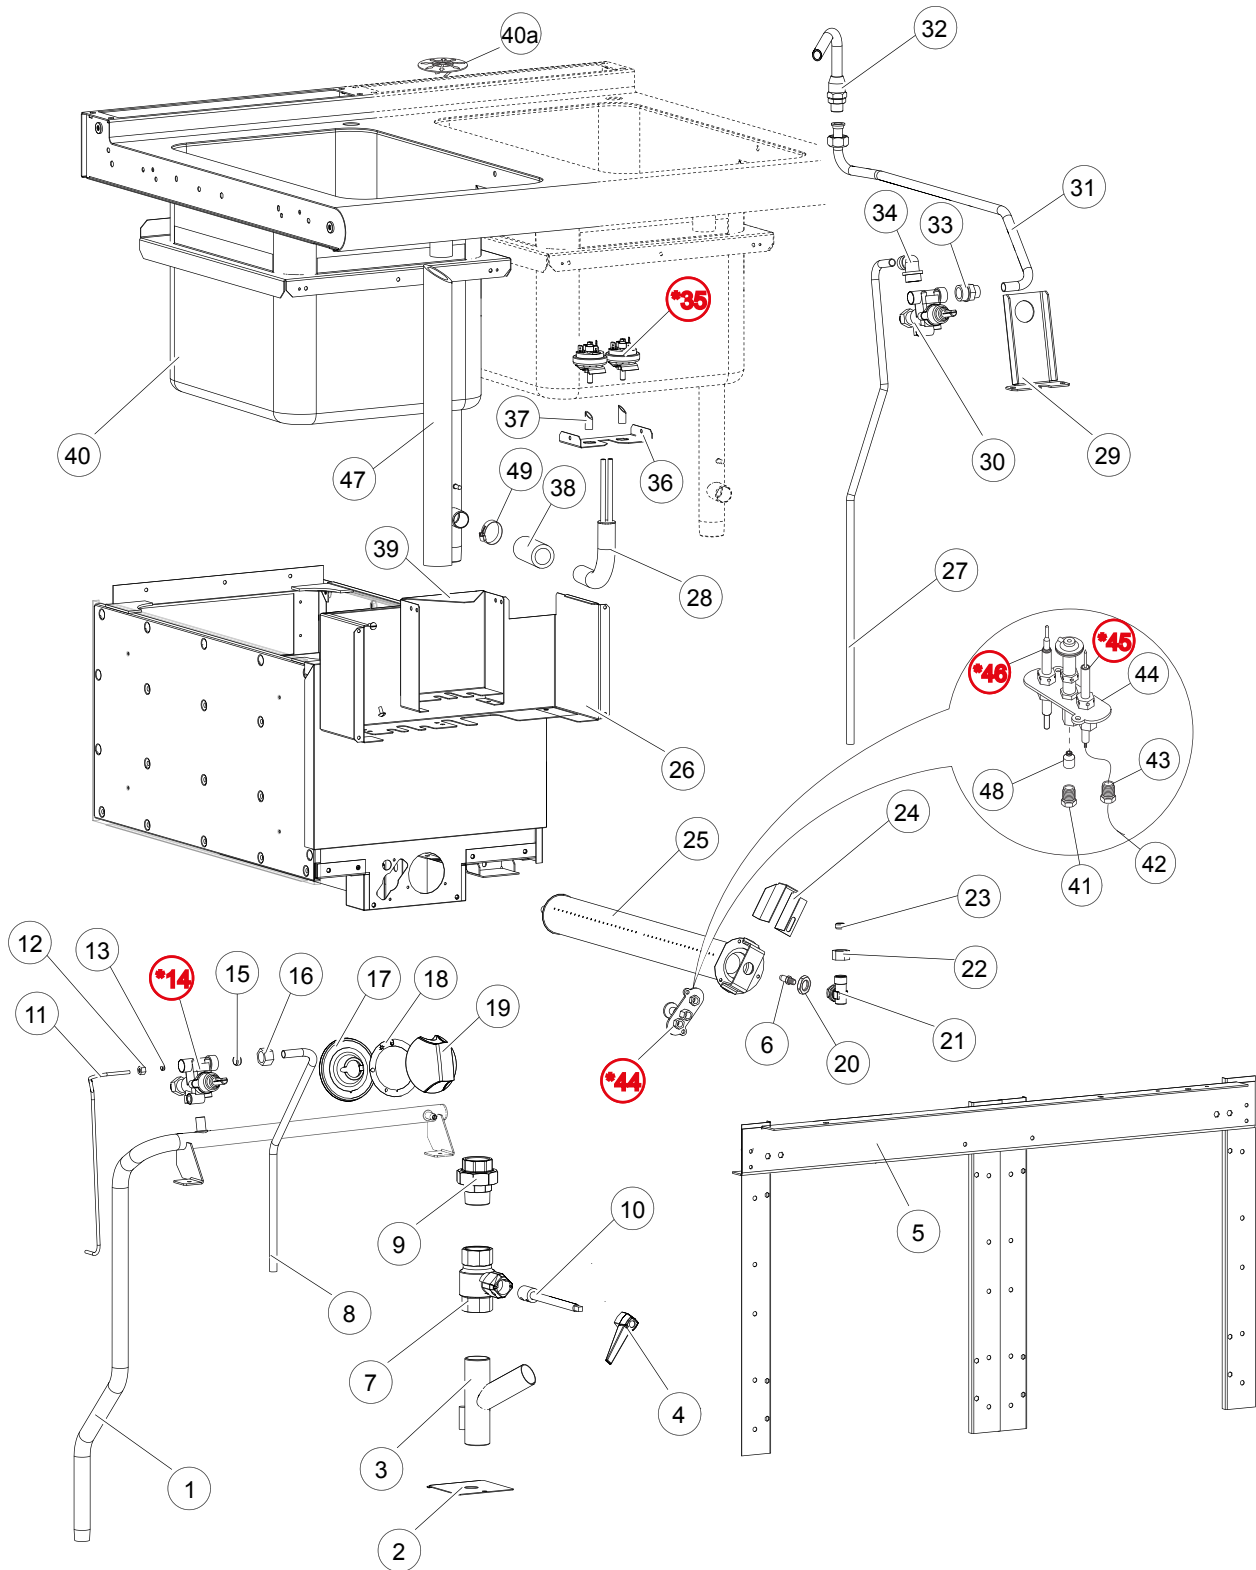

Table_A

Table_B

QUEEN7

GAS PASTA COOKER / CUOCIPASTA A GAS

Table_A

POS.	CODE/CODICE	PIECES	DESCRIPTION	DESCRIZIONE	DATA	R.C.
1	MA6086113	4	ASSEMBLY FEET	ASS.PIEDINO 1/1"3/4 INOX FLANG.H150		
2	CR1264121	1	BOTTOM PANEL	FONDO CUOCIPASTA FULL GAS M80 700 BA		
3	CR1263550	1	PASTA COOKER PROTECTION	CONVOGLIATORE CUOCIPASTA FULL GAS M80		
4	CR1177400	1	ASSEMBLY DOOR	PORTA MONTATA VANO M40 BARON B18		
5	CR1024540	1	RIGHT BOTTOM HINGE	CERN. INFER. DX PORTA AUTOCHIUDENTE 1100		
	CR1024550	1	LEFT BOTTOM HINGE	CERN. INFER. SX PORTA AUTOCHIUDENTE 1100		
6	BN1412052	1	DOOR SPRING	CERNIERA INF PIVOT CT5000		
7	CR1024560	1	RIGHT UPPER HINGE	ASS. CERN. SUP. DX PORTA AUTOCHIUD. 1100		
	CR1024570	1	LEFT UPPER HINGE	ASS. CERN. SUP. SX PORTA AUTOCHIUD. 1100		
8	CR1176730	1	ASSEMBLY DASHBOARD HANDLE	ASS. TUBO FRONTALE CRUSCOT.M80 BARON B18		
9	CR1317630	1	PASTA COOKER DASHBOARD	CRUSCOTTO CUOCIPASTA M80 FULL GAS 70 B18		
10	CR1176150R	2	KNOB	MANOPOLA ALBERINO D.10 CROMATA BARON B18		
11	CR1176250	1	GAS KNOB DISC	DISCO PLACCA D76.5 CUC.GAS.ANT.BARON B18		
	CR1176270	1	WATER KNOB DISC	DISCO PLACCA D76.5 H2O FREDDA BARON B18		
12	CR1176160	2	UNDER KNOB	PLACCA CROMATA MANOPOLA BARON B18		
13	BN826630420	1	IGNITOR PROTECTION	CAPPUCCIO PROT.PIEZO art.8LM2TAU142		
14	BN822160540	1	IGNITER WASHER	ROND. PER CAPPUCCIO PIEZO 90/04		
15	BN6A041105	1	IGNITER	ACC. PIEZO DIAM. 18 C/DADO T140ø		*
16	CR1265800	1	RIGHT ASSEMBLY SIDE PANEL	ASS.FIANCO DX MONOBL. 700 BARON B18		
17	CR1317070	1	ASSEMBLY TOP WITH TANK	ASS.PIA.VASCA CUOCIP.FULL GAS 70 M80 B18		
18	CR0736780	1	WATER SUPPLY	EROGATORE CUOCIPASTA NPC7		
19	CR1176580	1	CHIMNEY GRID	GRIGLIA SC/FUMI GHISA M40 BARON B18		
20	CR0689670	1	REAR PANEL	SCHIENALE MONOBLOCCO M80 700		
21	CR1265810	1	LEFT ASSEMBLY SIDE PANEL	ASS.FIANCO SX MONOBL. 700 BARON B18		
22	CR0588001	1	PASTACOOKER DRAINER	SGOCCIOLATOIO CUOCIPASTA		